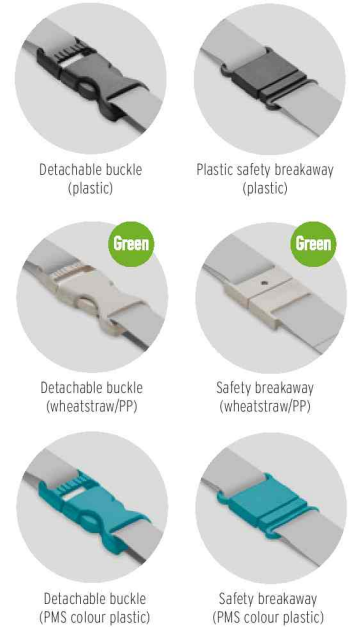

Full colour lanyards

Sublimation lanyards for unique designs with photographic images. The most popular models now also available from Europe.

Europe production

Available in polyester and RPET.
Delivery time from 1 week.

Far East production

With more options than from Europe
and delivery time in ca. 2 weeks.

ML5104 Fine Polyester.
ML5303 100% RPET.

ML5204 Fine Polyester.
ML5304 100% RPET.
Optional straw accessories.

ML1104 Fine Polyester.
ML1303 100% RPET.

ML1204 Fine Polyester.
ML1304 100% RPET.
Optional straw accessories.

Far East options