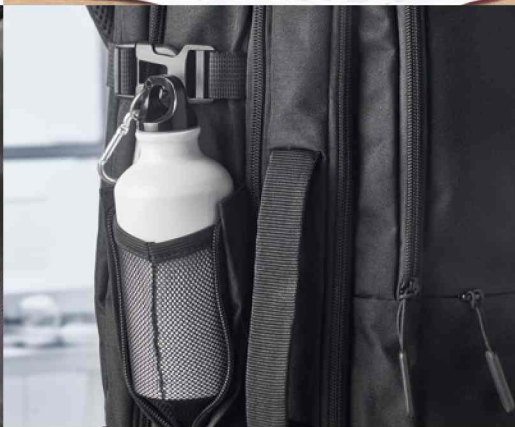

Luxury business backpacks

These backpacks are sophisticated and a comfortable companion for the daily commute. They come with supportive padded shoulder straps and plenty of utilitarian pockets to keep all essentials safe, dry and at hand.