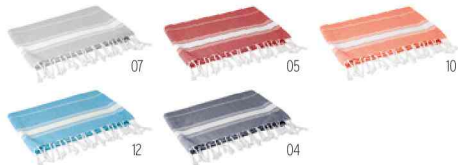

12

04

Round Malibu MO9512

Round 150cm diameter Hamman/beach towel blanket in 180 gr/m² cotton.
Size Ø150 cm **Print technique** Screen transfer,E,TD

04

05

Malibu MO9221

Hamman/Beach towel blanket in cotton 180 gr/m². **Size** 90x170 cm
Print technique Screen printing,E,T1,TD