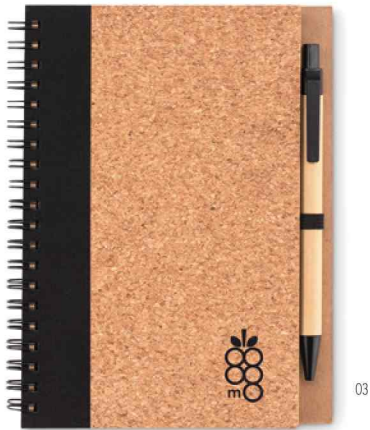

MO6652 › 55

MO6732 › 55

MO9678 › 54

MO6202 › 54

03

13

Suber Set MO6202

A5 cork notebook with matching pen. Hard cork cover. Casebound. 160 lined pages (80 sheets). Elastic closure strap and pen holder. Matching push button ball pen with cork barrel and 50% wheat straw and 50% PP details. Presented in a gift box. Cork is 100% natural material. **Size** 14,5x21x1,5 cm **Print technique** Round screen printing,S,T1,B,L,P

03

06

Suber MO9623

A5 notebook with hard cork cover. Casebound. 192 lined paper (96 sheets). Elastic closure strap, ribbon bookmark and elastic pen holder. Cork is 100% natural material. Due to its structural nature and surface porosity the final print result per item may have deviations. **Size** 14,5x1,5x21 cm **Print technique** Screen printing,T1,B,L

Stylish cork stationery

03

Sonora Pluscork MO9859

Cork notebook with pen. Soft cork cover. Twin-wire. 140 lined recycled paper pages (70 sheets). Matching push button ball pen with recycled carton barrel and corn PLA details. Black ink. Elastic pen holder. **Size** 18x13x0,7 cm
Print technique Round screen printing,B,L,S,P