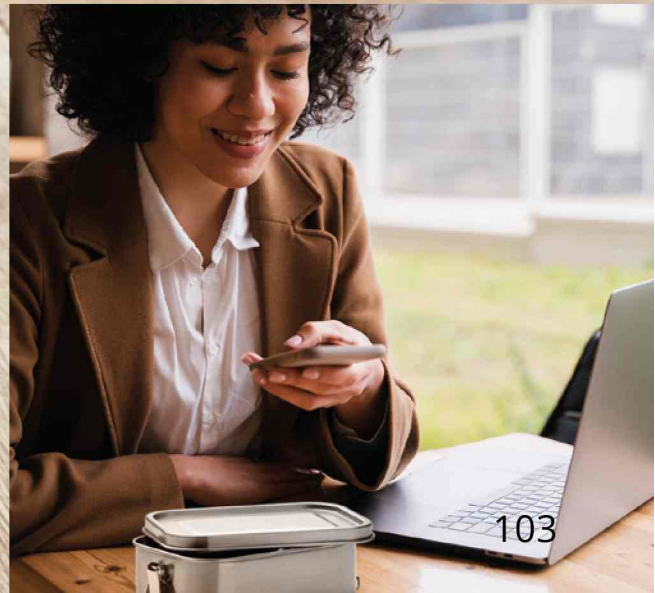

MO6212 > 102

MO6212 > 102

103