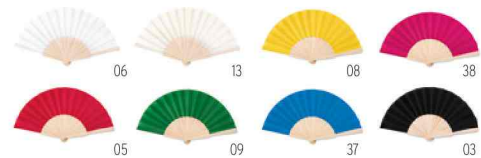

Fanny Wood MO9532

Manual hand fan in wood with polyester fabric.
Size 41x22 cm **Print technique** Pad printing,L