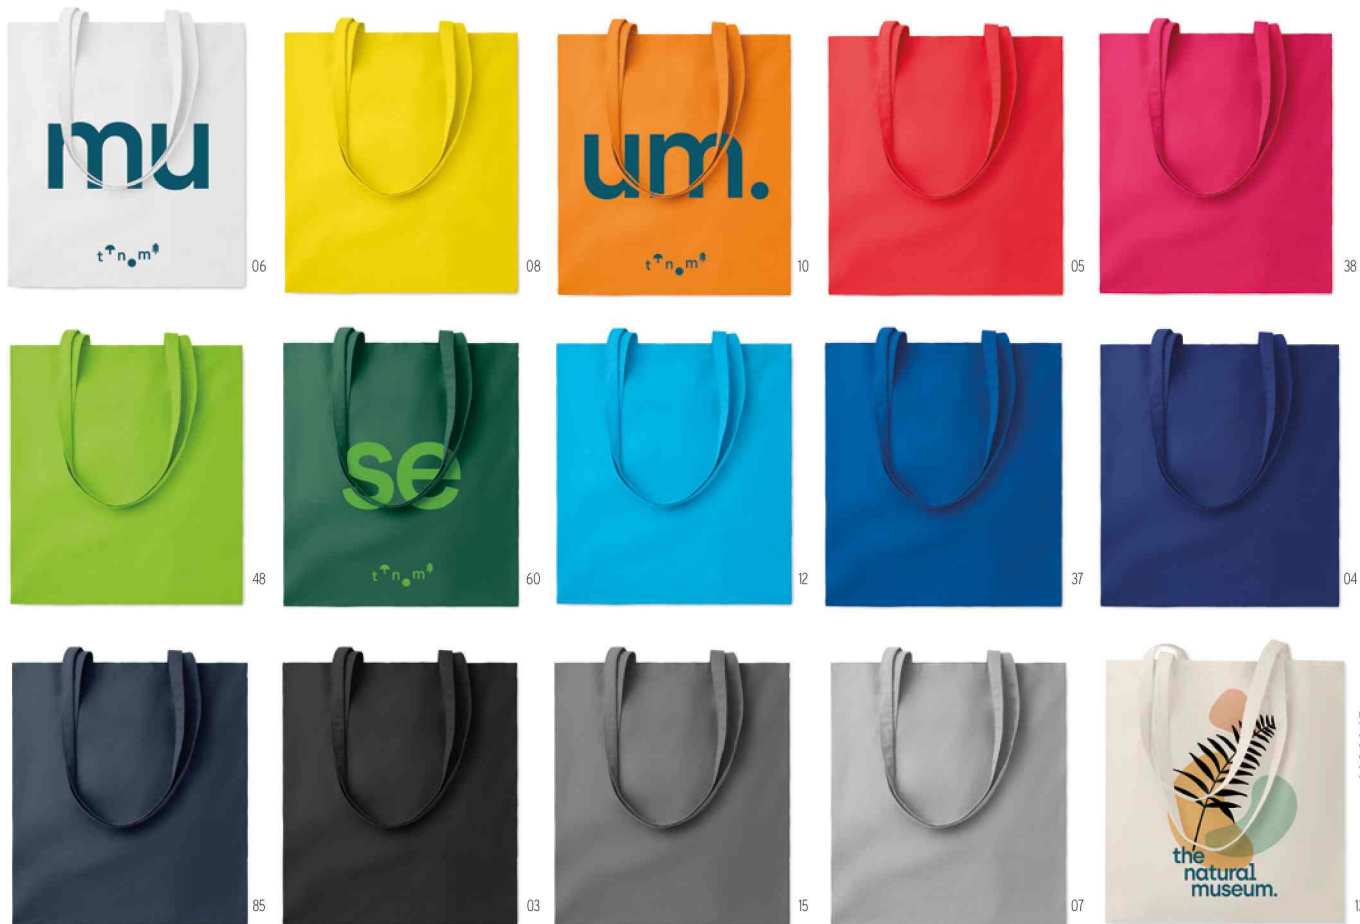

The essentials in a variety of colours

10

Cottonel Colour + MO9268

140gr

Cotton shopping bag with long handles. 140 gr/m².
Size 38x42 cm **Print technique** Screen printing,T1,E,TD

48

Cottonel Colour ++ MO9846

180gr

Cotton shopping bag with long handles. 180 gr/m².
Size 38x42 cm **Print technique** Screen printing,T1,TD,E

13

Cottonel + MO9267

140gr

Cotton shopping bag with long handles. 140 gr/m².
Size 38x42 cm **Print technique** Screen printing,T1,E,TD

13

Cottonel ++ MO9845

180gr

Cotton shopping bag with long handles. 180 gr/m².
Size 38x42 cm **Print technique** Screen printing,T1,TD,E

MO9845