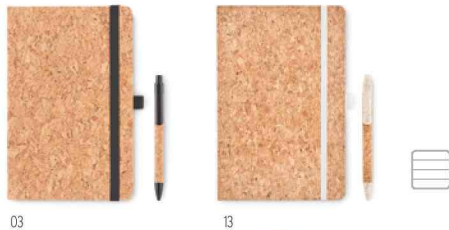

40

40

Bambooset MO8111

Bamboo barrel pen set which includes a stylus push button and a mechanical pencil presented in a paper box. Blue ink. **Size** 16x5x2 cm **Print technique** Round screen printing, P, L, DL

MO6652 › 55

MO6732 › 55

MO9678 › 54

MO6202 › 54

03

13

Suber Set MO6202

A5 cork notebook with matching pen. Hard cork cover. Casebound. 160 lined pages (80 sheets). Elastic closure strap and pen holder. Matching push button ball pen with cork barrel and 50% wheat straw and 50% PP details. Presented in a gift box. Cork is 100% natural material. **Size** 14,5x21x1,5 cm **Print technique** Round screen printing,S,T1,B,L,P