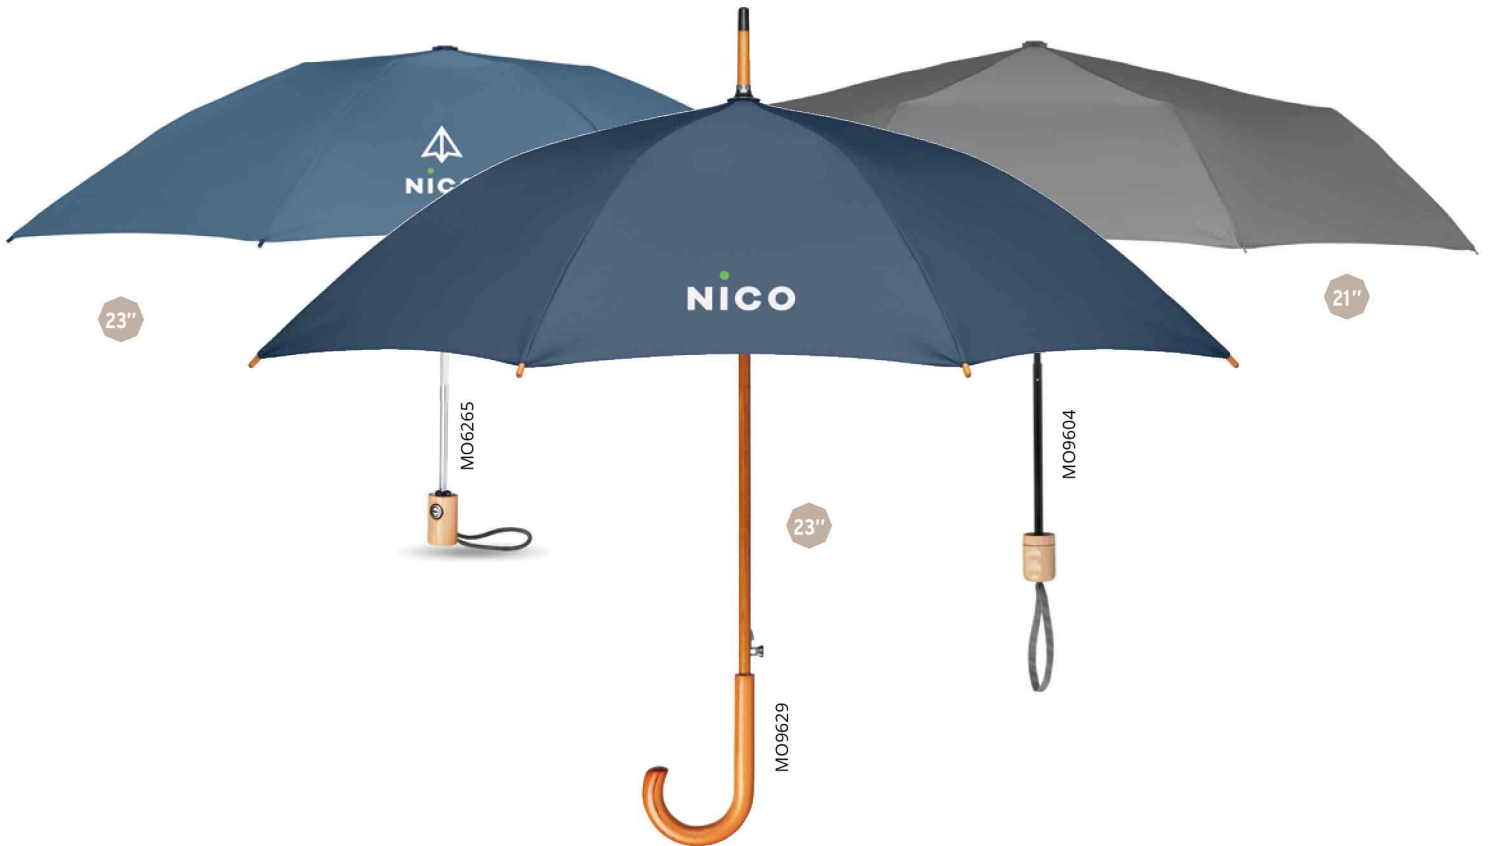

Umbrellas with RPET fabric

Leeds MO6265

23 inch 3 fold auto open/close reversible umbrella in 190T pongee RPET. Fibre-glass ribs. Bamboo handle with cotton wrist strap. Includes matching RPET pouch. **Size** Ø107x52 cm
Print technique Screen printing,T1,TD