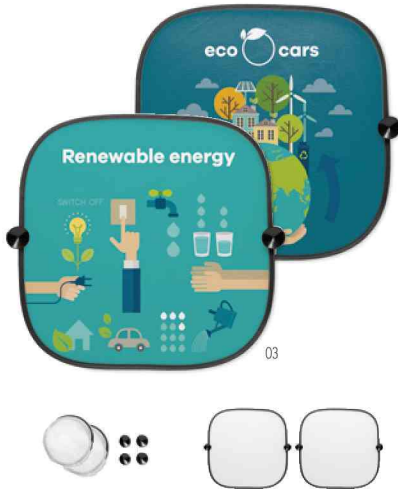

Toolie MO9057

Multi-tool pocket with 11 functions in stainless steel with PU pouch. **Size** 7x4,5x0,1 cm
Print technique Pad printing,L

40

Ellagan MO6864 ● 

Magnetic air vent mount phone holder
in bamboo material. **Size** 4x5,8x3,3 cm
Print technique Pad printing,L