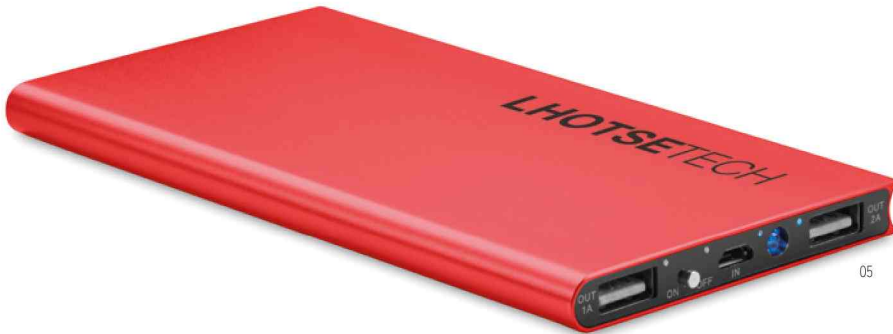

16

Powerflat MO8735

Power bank 4000 mAh in aluminium. Capacity for smartphone use, out put current DC5V/1A. Includes indicating light and USB cable with micro usb plug. **Size** 6,5x1x0,9 cm
Print technique Pad printing,PD,L

18

Power&Wireless MO9498

Wireless aluminium charging power bank with 4000 mAh capacity. Includes Type C connector. Output: DC5V/0,8A. Compatible latest Androids, iPhone® 8, 8S and X and newer. **Size** 12x6,5x0,9 cm **Print technique** Pad printing,L,D01,DL,PD

05

Powerflat8 MO8839

Power bank 8000 mAh in aluminium. Capacity for smartphone use, output current DC5V/1A and DC5V/2A . Includes indicating light and USB cable with micro usb plug. **Size** 15x7,5x0,9 cm
Print technique Pad printing,L,PD

03

Vigor MO9238

Wireless charging power bank with 8000 mAh capacity. Power bank can be charge by cable or wireless charging. Includes Type C connector. Powerbank output DC5V/2.1A. Wireless output: DC5V/1A. Wireless receiving: DC5V/0,75A Compatible latest Androids, iPhone® 8, X and newer. **Size** 13,5x7,5x1,8 cm
Print technique Pad printing