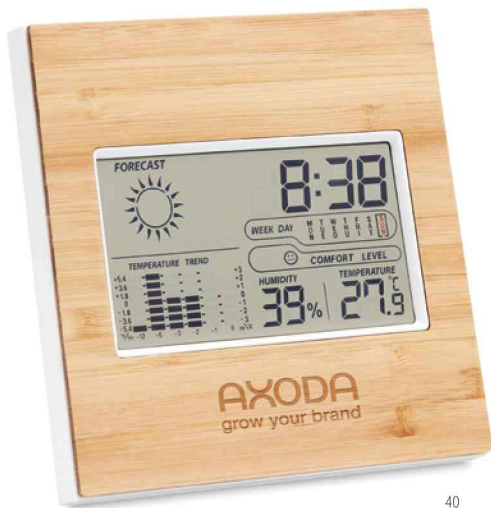

40

Turku MO9959

Weather station with bamboo front, multi-functional thermometer. Includes a clock, temperature, humidity display and calendar. 2 AAA batteries not included. **Size** 13x2,3x13 cm **Print technique** Pad printing,L