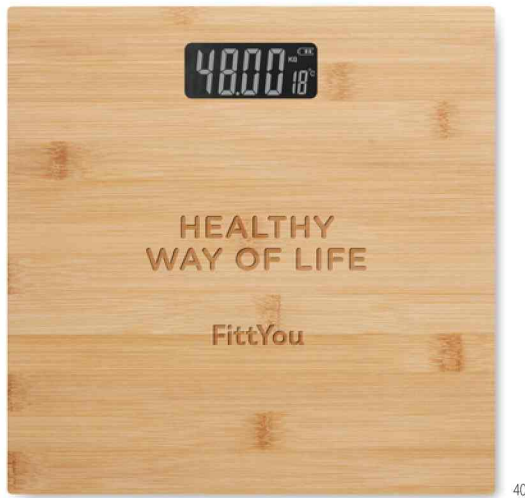

40

Pesa Scale MO6348

Bamboo digital bathroom scale. Includes indoor temperature display in °C. 2 AAA Batteries not included. Max 180 kg. **Size** 28x28x3 cm
Print technique Laser engraving,S