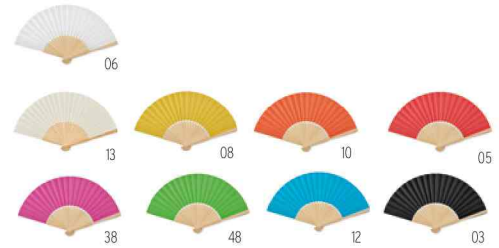

Fanny Paper MO6828

Manual hand fan in bamboo with paper fabric.
Size 21x2,4x1 cm **Print technique** Pad printing,L

13

Fanny Cork MO6232

Manual fan in wood with cork fabric sheeting.
Size 23x42x4,8 cm **Print technique** Pad printing,L