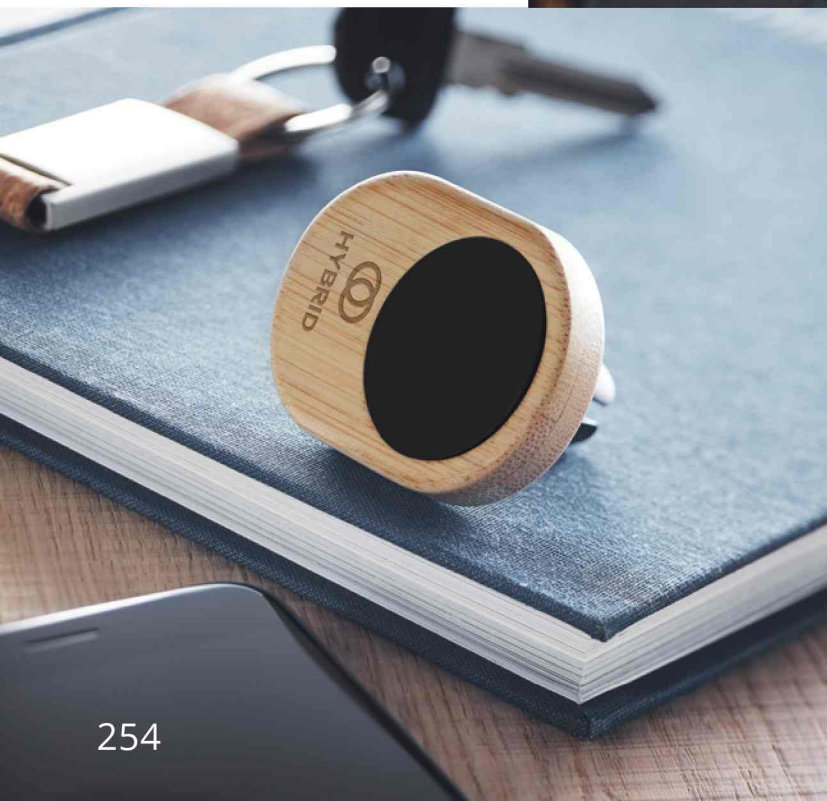

Toolie MO9057

Multi-tool pocket with 11 functions in stainless steel with PU pouch. **Size** 7x4,5x0,1 cm
Print technique Pad printing,L

40

Ellagan MO6864 ● 

Magnetic air vent mount phone holder
in bamboo material. **Size** 4x5,8x3,3 cm
Print technique Pad printing,L