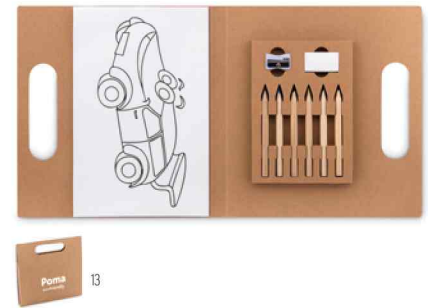

Folder2 Go MO9544

Children colouring set with 30 colouring sheets. Includes 6 colouring pencils, sharpener and eraser. **Size** 20x1,6x21 cm
Print technique Pad printing,S,D01,DL