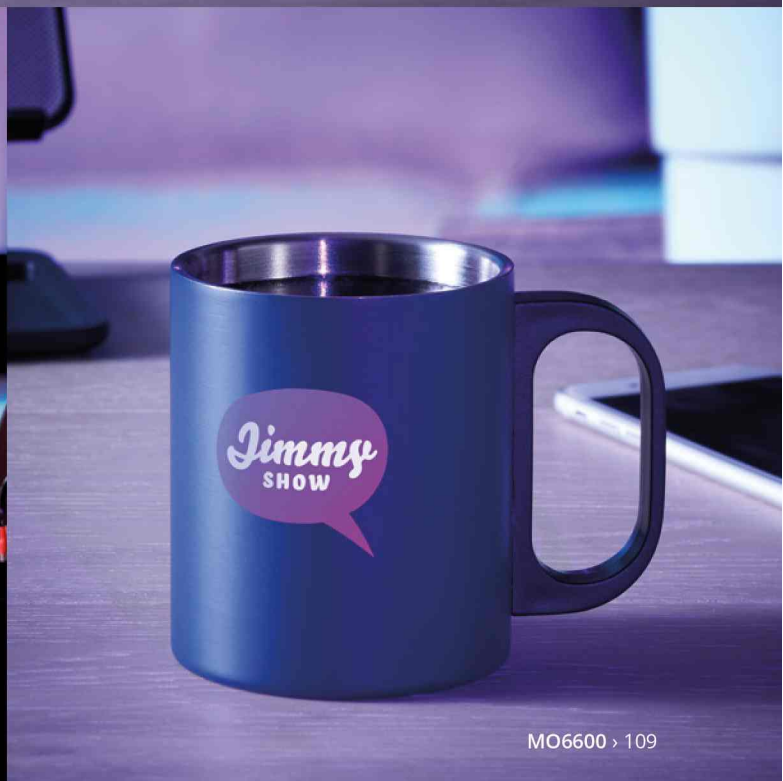

MO6766 > 41

MO6600 > 109

Helo MO6241

26 cm LED ring selfie light with tripod stand and phone holder. Ideal for tik-tok®, live-streaming, broadcasting and photography. Including wired shutter. White, warm, light (120 LED) with 10 brightness levels. **Size** 57x6,7x6,7 cm **Print technique** Pad printing

Gimba MO6622

Telescopic smartphone holder and stabiliser with tripod functionality. 1-axis gimbal. 450 mAh LiB battery. **Size** 20,5x8,2x4,5 cm **Print technique** Pad printing, D01, DL

Vide MO6843

Smartphone video kit. Including adjustable desk top tripod with phone mount Shotgun microphone and audio cable and 3.5mm jack adapter. LED light with 10 light settings. Excluding 3 x Type-AA batteries. **Size** 16x7,7x3,3 cm **Print technique** Pad printing, DL, D01