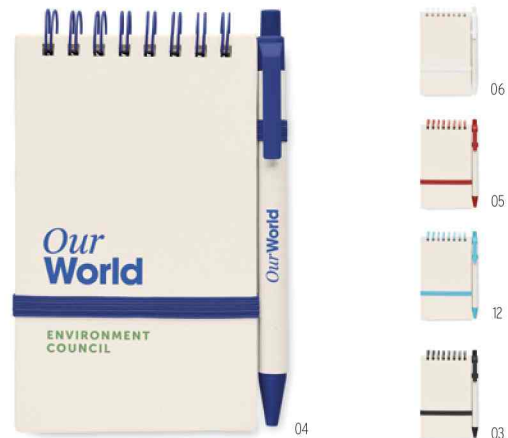

Mito Set MO6837 ●

A6 Recycled milk cartons 70 sheet recycled plain paper notebook (70% recycled milk carton and 30% recycled paper) with matching pen. Ring bound. Matching push button ball pen. Blue ink. Elastic closure strap and pen holder. **Size** 8,2x1,2x14 cm **Print technique** Pad printing,L,DL,D01,B