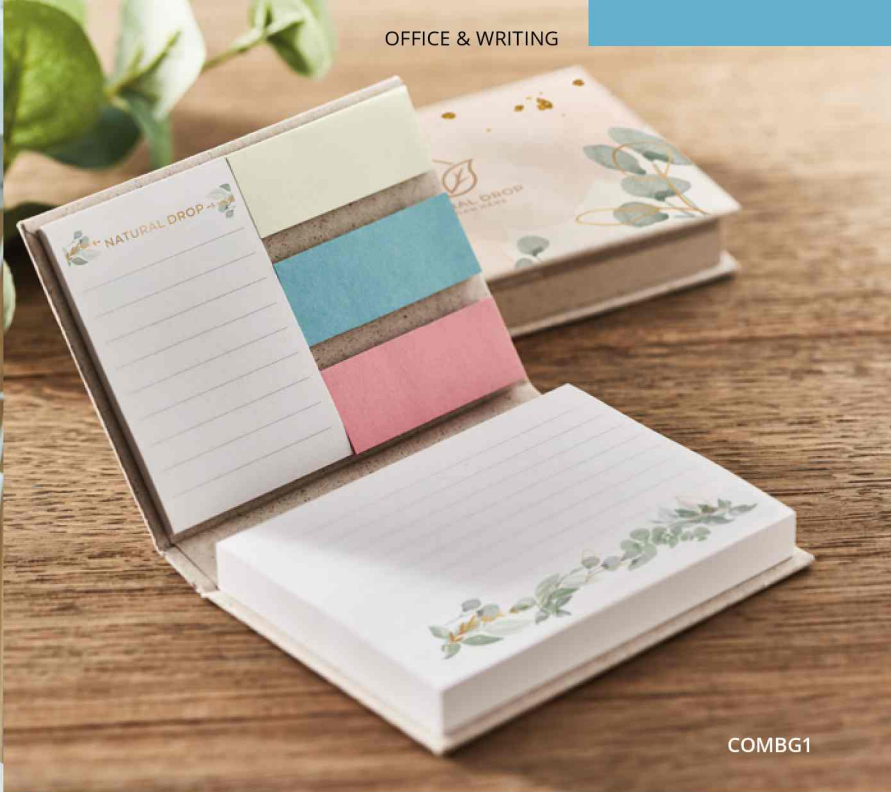

COMBG1

NOTEG5
NOPCC5

yourChoice

250
MOQ

Fully customised stationery

Your logo design printed on the cover and on each sheet? Our wide range of sticky notes, Combos and Notebooks are available in standard- and recycled paper; and also in Seeds and Coffee paper. Delivery time from 3 weeks.

SNGS50

69

Available in 4 material options:

Paper

Recycled paper

Seeds paper

Coffee paper