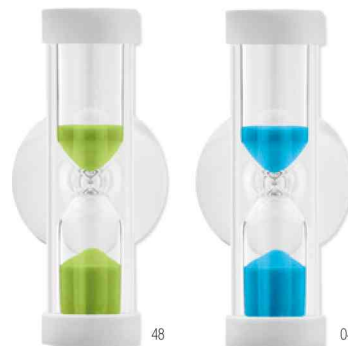

Ci MO6902

Wooden sand timer. Approx. 3 minutes.
Size 4,5x9x3 cm **Print technique** Pad printing,L

5 Min MO6672

5 minutes shower timer in ABS with suction cup.
Size 7,5x5,6x1,3 cm **Print technique** Pad printing,D01,DL