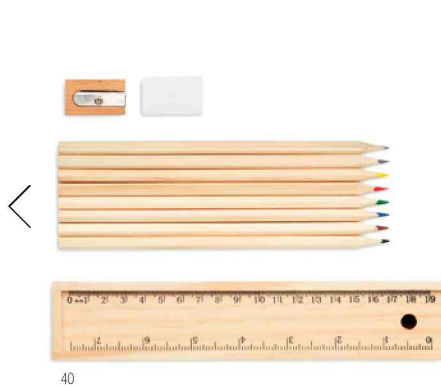

Todo Set MO9836

12 pieces stationery set with 2 pencils, 6 colouring pencils, 1 sharpener, 1 eraser and ruler incorporated in the lid of the wooden box. **Size** 20,5x4,2x2,3 cm
Print technique Pad printing,L,S